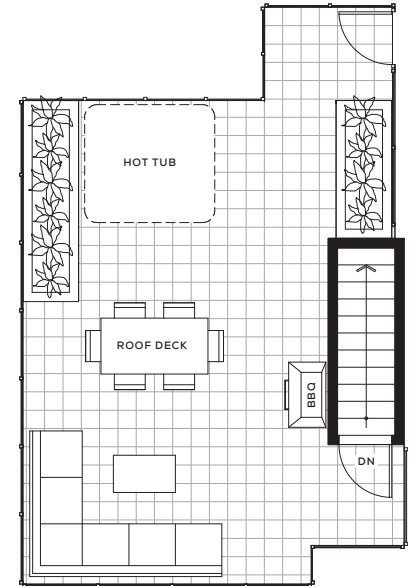

Clyde

E2

Three Bedrooms
+ Two Bathrooms

Interior Area: 1,166 SF