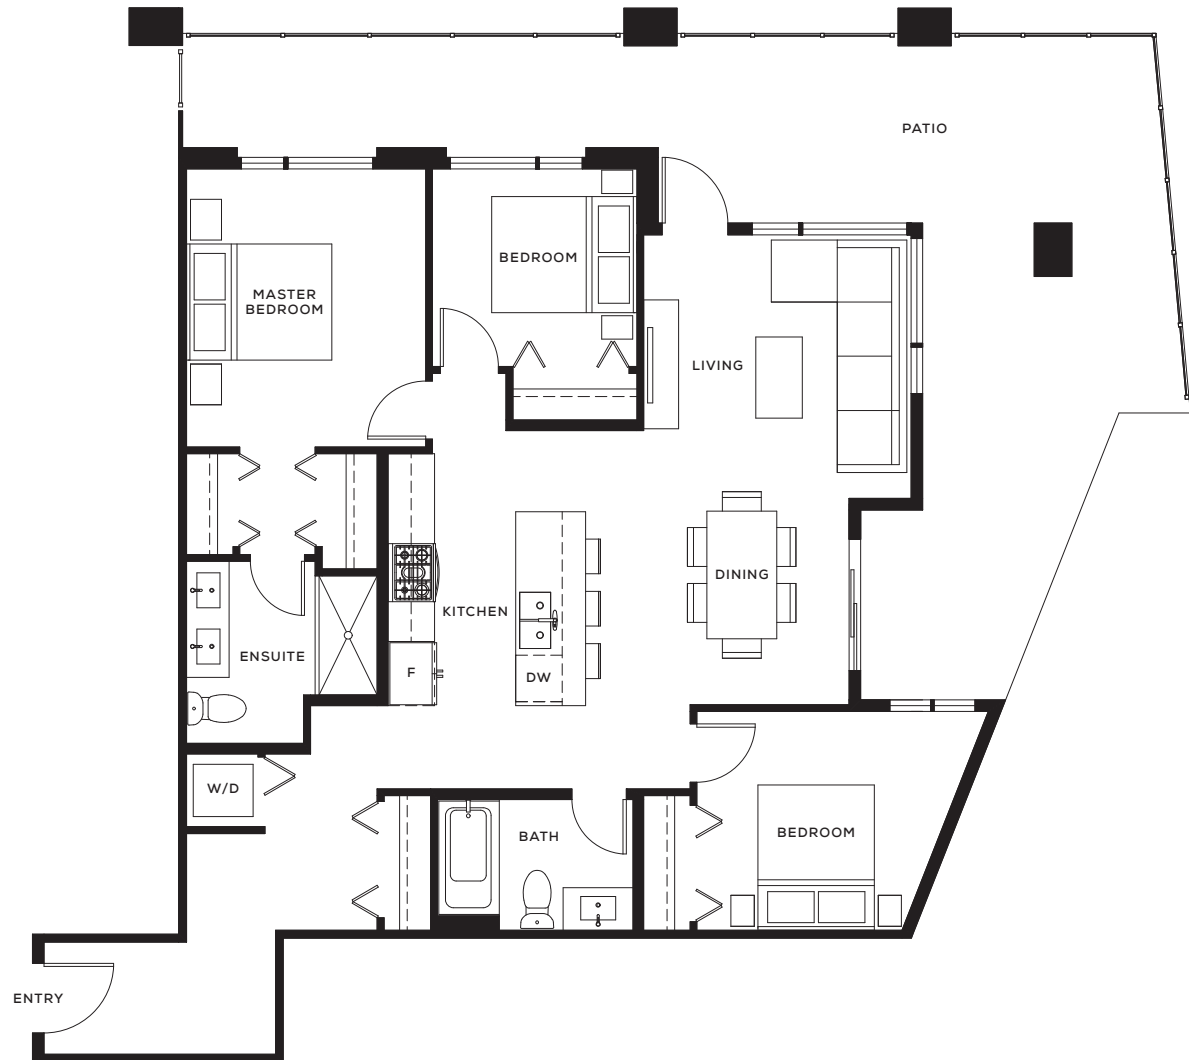

# Clyde

Three Bedrooms  
+ Two Bathrooms

Interior Area: 1,019 SF

ST. JOHNS ST

## E1

Three Bedrooms  
+ Two Bathrooms

Interior Area: 1,077 SF

ST. JOHNS ST 

## E1\*

Three Bedrooms  
+ Two Bathrooms

Interior Area: 1,093 SF