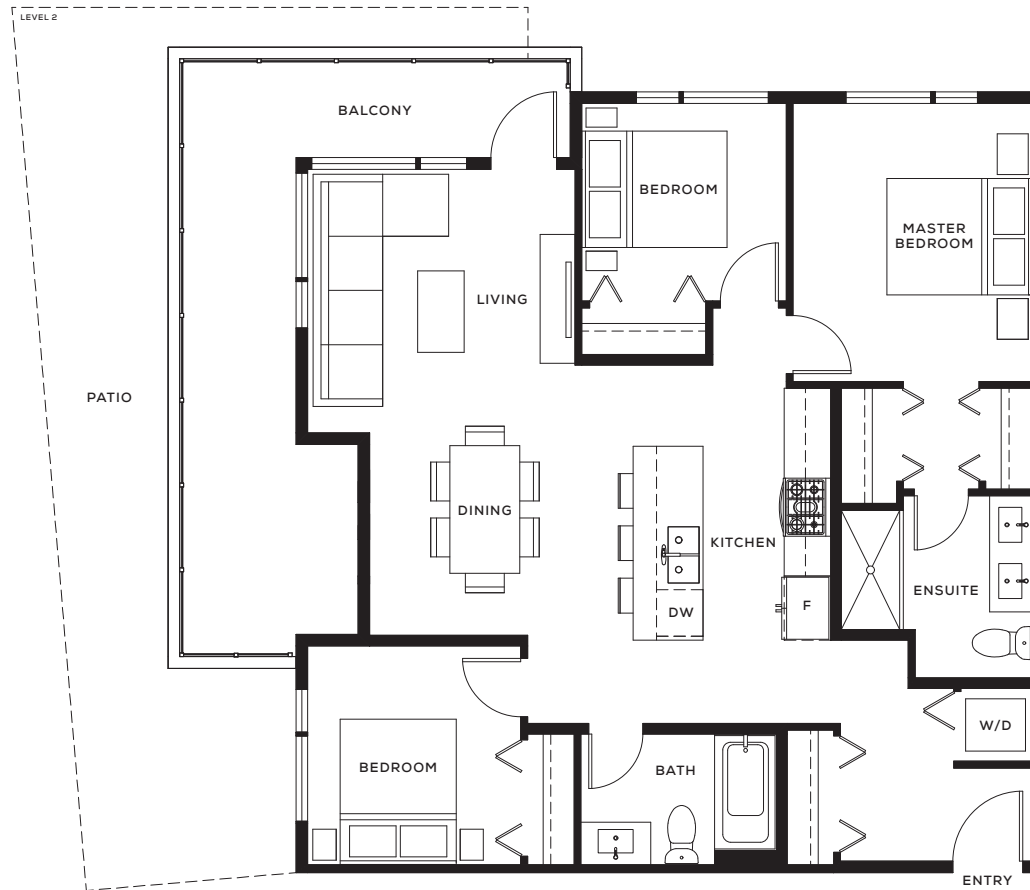

# Clyde

Three Bedrooms  
+ Two Bathrooms

Interior Area: 1,019 SF

ST. JOHNS ST

## E1

Three Bedrooms  
+ Two Bathrooms

Interior Area: 1,077 SF

ST. JOHNS ST 

## E1\*

Three Bedrooms  
+ Two Bathrooms

Interior Area: 1,093 SF