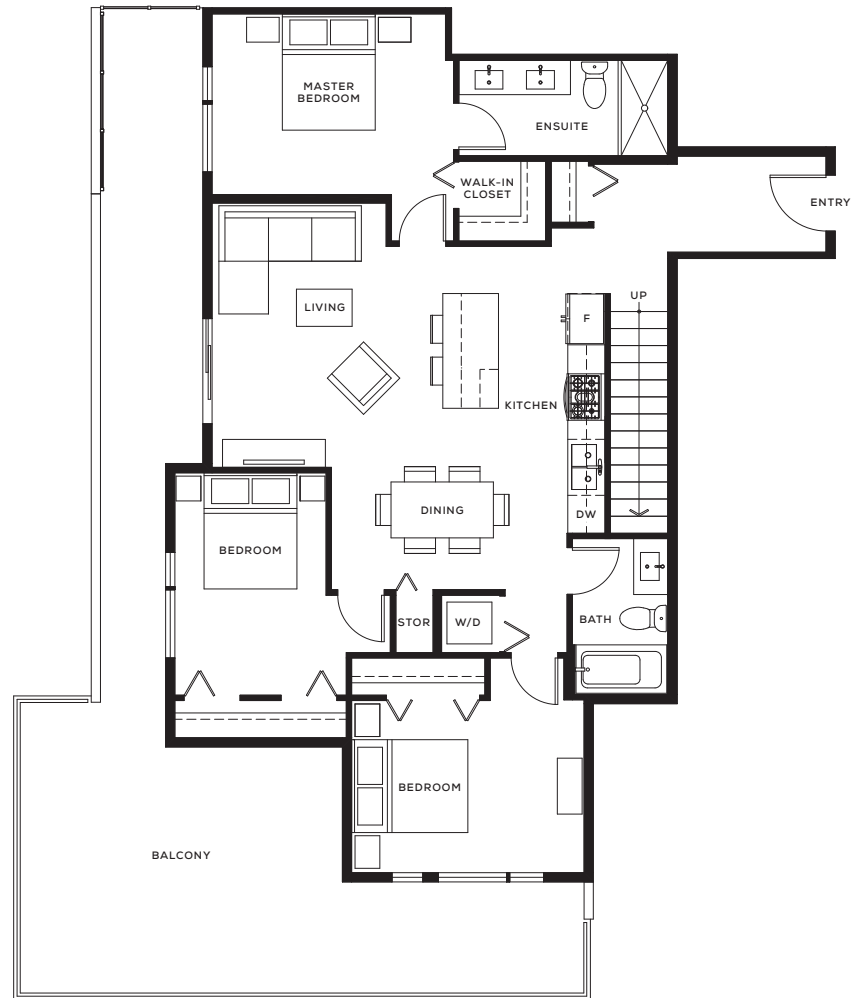

## E1

Three Bedrooms  
+ Two Bathrooms

Interior Area: 1,077 SF

ST. JOHNS ST 

## E1\*

Three Bedrooms  
+ Two Bathrooms

Interior Area: 1,093 SF

## E2

Three Bedrooms  
+ Two Bathrooms

Interior Area: 1,166 SF