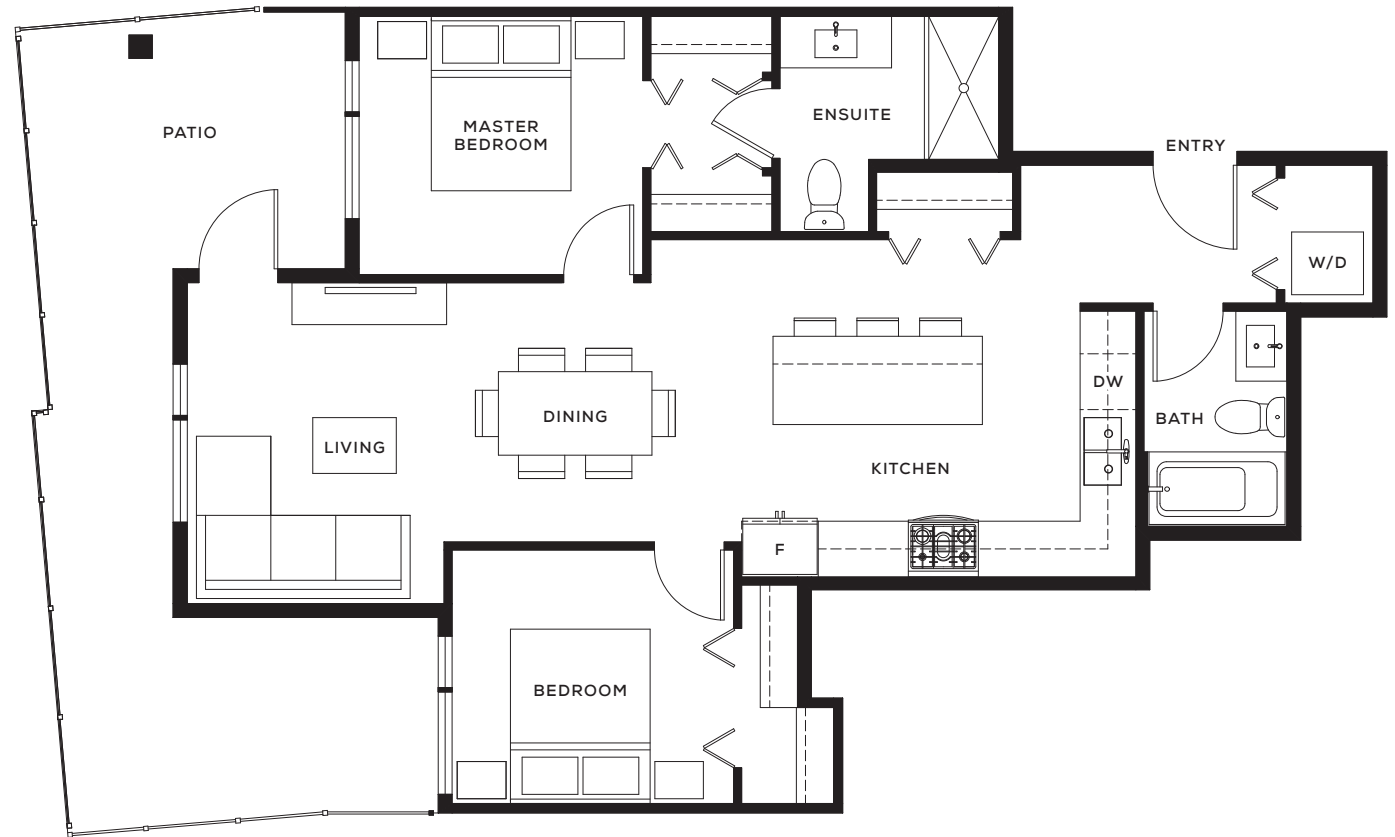

Clyde

Two Bedrooms
+ Two Bathrooms

Interior Area: 785 SF

Clyde

C1

Two Bedrooms
+ Two Bathrooms

Interior Area: 790 SF

Clyde

C2

Two Bedroom
+ One Bathroom

Interior Area: 798 SF

ST. JOHNS ST 

Clyde

C3

Two Bedrooms
+ Two Bathrooms

Interior Area: 848 SF

Clyde

C4

Two Bedrooms
+ Two Bathrooms

Interior Area: 903 SF

ST. JOHNS ST 

Clyde

C5

Two Bedrooms
+ Two Bathrooms