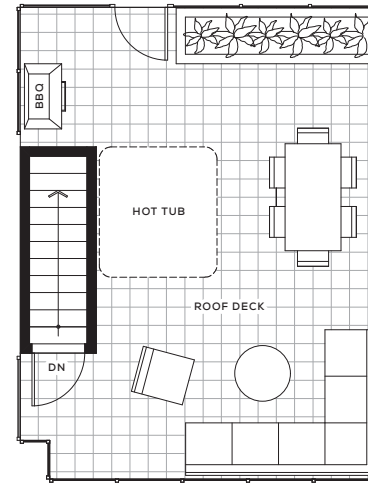

Clyde

Two Bedrooms
+ Two Bathrooms

Interior Area: 785 SF

Clyde

C1

Two Bedrooms
+ Two Bathrooms

Interior Area: 790 SF

Clyde

C2

Two Bedroom
+ One Bathroom

Interior Area: 798 SF

ST. JOHNS ST 

Clyde

C3

Two Bedrooms
+ Two Bathrooms

Interior Area: 848 SF

Clyde

C4

Two Bedrooms
+ Two Bathrooms

Interior Area: 903 SF

ST. JOHNS ST 

Clyde

C5

Two Bedrooms
+ Two Bathrooms

Interior Area: 977 SF

ST. JOHNS ST 

Clyde

C6

Two Bedrooms
+ Two Bathrooms

Interior Area: 1,004 SF

ST. JOHNS ST 

Clyde