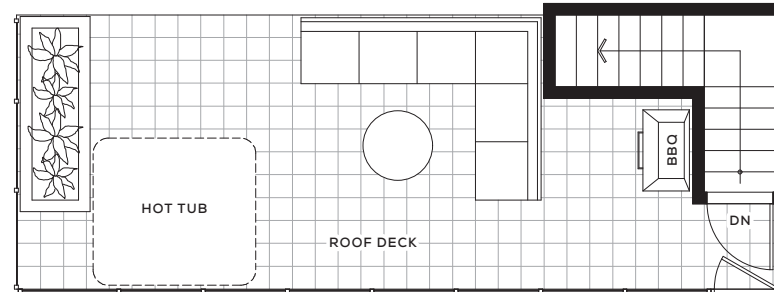

Clyde

Two Bedrooms
+ Two Bathrooms

Interior Area: 785 SF

Clyde

C1

Two Bedrooms
+ Two Bathrooms

Interior Area: 790 SF

Clyde

C2

Two Bedroom
+ One Bathroom

Interior Area: 798 SF

ST. JOHNS ST 

Clyde

C3

Two Bedrooms
+ Two Bathrooms

Interior Area: 848 SF

Clyde

C4

Two Bedrooms
+ Two Bathrooms

Interior Area: 903 SF

ST. JOHNS ST 

Clyde

C5

Two Bedrooms
+ Two Bathrooms