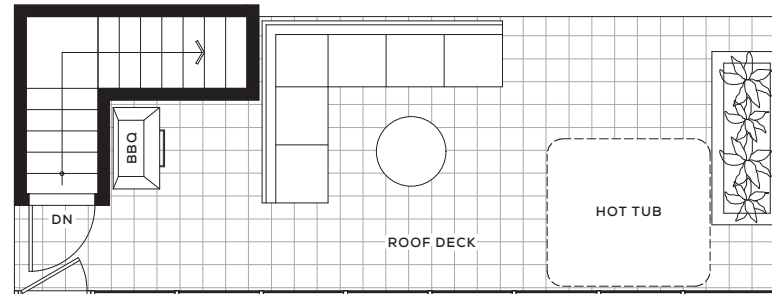

Clyde

Two Bedrooms
+ Two Bathrooms

Interior Area: 785 SF

Clyde

C1

Two Bedrooms
+ Two Bathrooms

Interior Area: 790 SF

Clyde

C2

Two Bedroom
+ One Bathroom

Interior Area: 798 SF

ST. JOHNS ST 

Clyde

C3

Two Bedrooms
+ Two Bathrooms

Interior Area: 848 SF

Clyde

C4

Two Bedrooms
+ Two Bathrooms

Interior Area: 903 SF

ST. JOHNS ST 

Clyde

C5

Two Bedrooms
+ Two Bathrooms