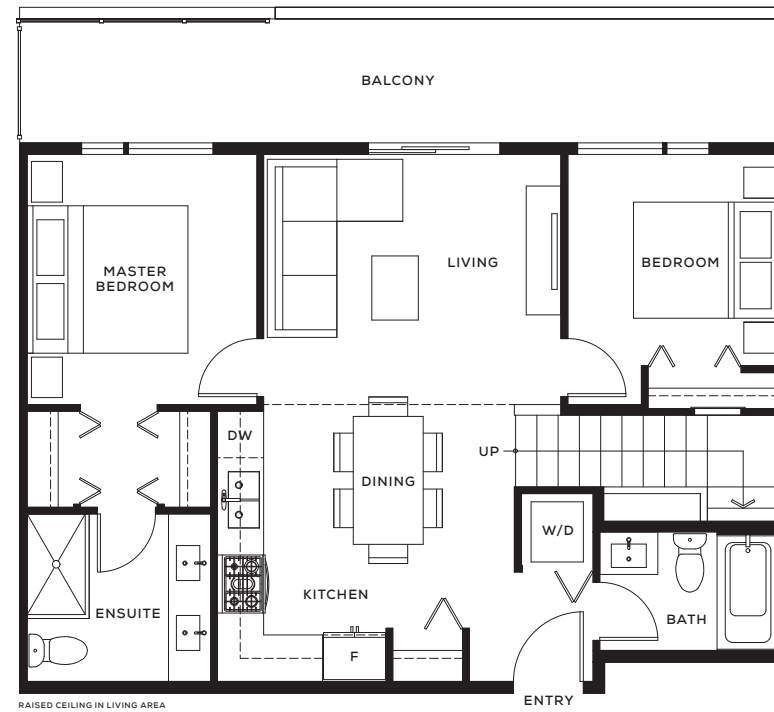

Clyde

Two Bedrooms
+ Two Bathrooms

Interior Area: 785 SF

Clyde

C1

Two Bedrooms
+ Two Bathrooms

Interior Area: 790 SF

Clyde

C2

Two Bedroom
+ One Bathroom

Interior Area: 798 SF

ST. JOHNS ST 

Clyde

C3

Two Bedrooms
+ Two Bathrooms

Interior Area: 848 SF

Clyde

C4

Two Bedrooms
+ Two Bathrooms

Interior Area: 903 SF

ST. JOHNS ST 

Clyde

C5

Two Bedrooms
+ Two Bathrooms