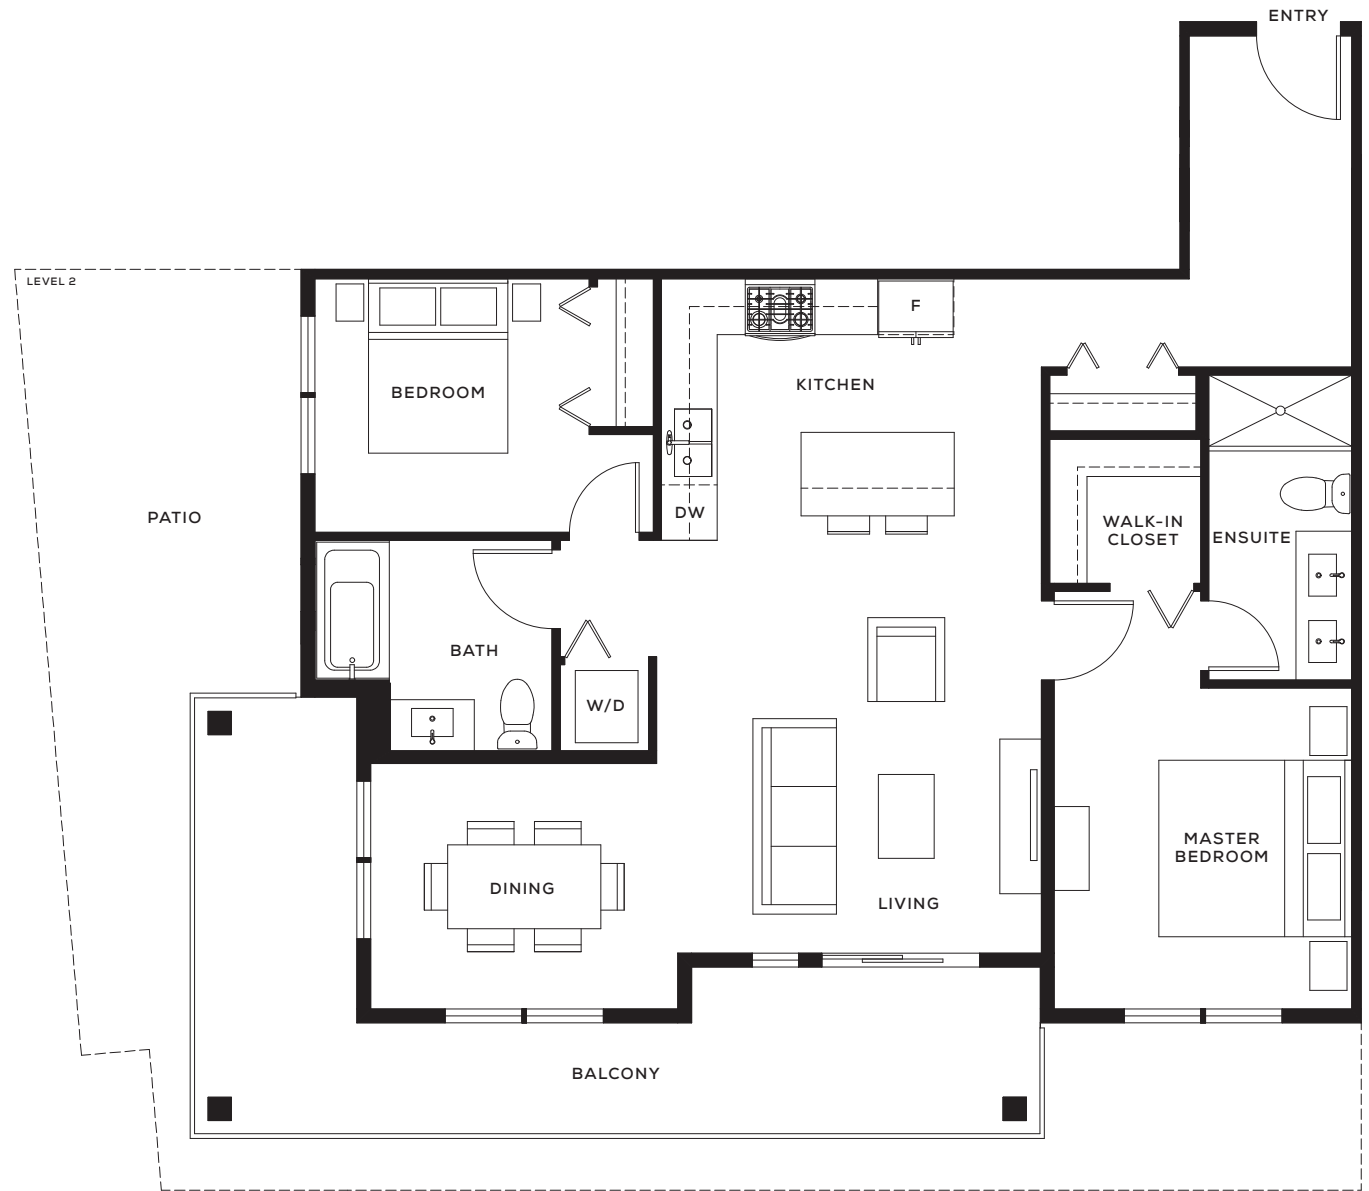

Clyde

Two Bedrooms
+ Two Bathrooms

Interior Area: 785 SF

Clyde

C1

Two Bedrooms
+ Two Bathrooms

Interior Area: 790 SF

Clyde

Clyde

C4

Two Bedrooms
+ Two Bathrooms

Interior Area: 903 SF

ST. JOHNS ST 

Clyde

C5

Two Bedrooms
+ Two Bathrooms

Interior Area: 977 SF

ST. JOHNS ST 

Clyde

C6

Two Bedrooms
+ Two Bathrooms

Interior Area: 1,004 SF

ST. JOHNS ST 

Clyde

C6*

Two Bedrooms
+ Two Bathrooms

Interior Area: 1,036 SF

ST. JOHNS ST 

Clyde

C7

Two Bedrooms
+ Two Bathrooms

Interior Area: 1,253 SF