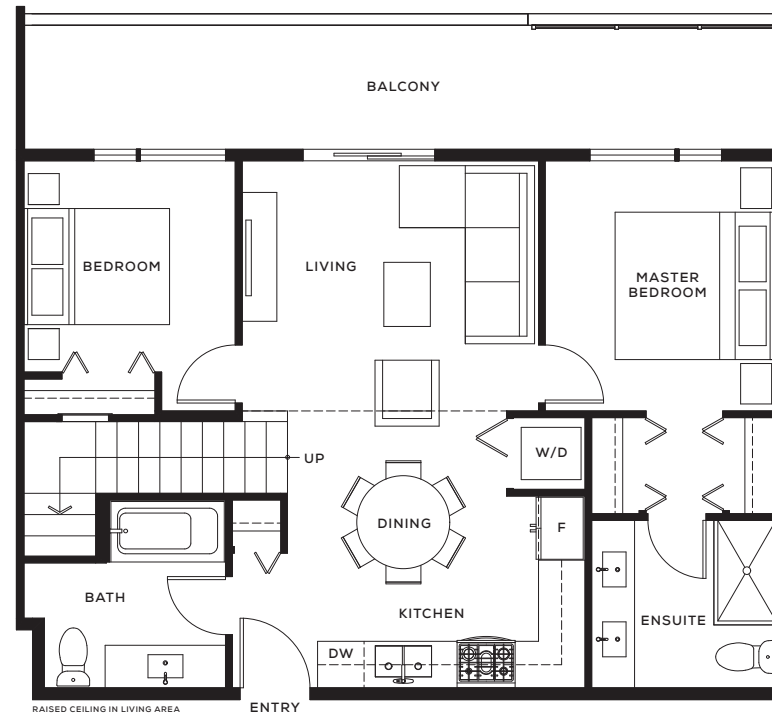

Clyde

Two Bedrooms
+ Two Bathrooms

Interior Area: 785 SF

Clyde

C1

Two Bedrooms
+ Two Bathrooms

Interior Area: 790 SF

Clyde

C2

Two Bedroom
+ One Bathroom

Interior Area: 798 SF

ST. JOHNS ST 

Clyde

C3

Two Bedrooms
+ Two Bathrooms

Interior Area: 848 SF

Clyde

C4

Two Bedrooms
+ Two Bathrooms

Interior Area: 903 SF

ST. JOHNS ST 

Clyde

C5

Two Bedrooms
+ Two Bathrooms

Interior Area: 977 SF

ST. JOHNS ST 

Clyde

C6

Two Bedrooms
+ Two Bathrooms

Interior Area: 1,004 SF

ST. JOHNS ST 

Clyde