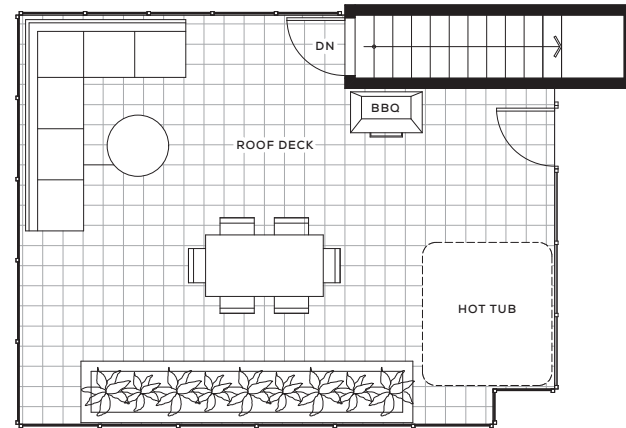

Clyde

Two Bedrooms
+ Two Bathrooms

Interior Area: 785 SF

Clyde

C1

Two Bedrooms
+ Two Bathrooms

Interior Area: 790 SF

Clyde

C2

Two Bedroom
+ One Bathroom

Interior Area: 798 SF

ST. JOHNS ST 

Clyde

C3

Two Bedrooms
+ Two Bathrooms

Interior Area: 848 SF

Clyde

C4

Two Bedrooms
+ Two Bathrooms

Interior Area: 903 SF

ST. JOHNS ST 

Clyde

C5

Two Bedrooms
+ Two Bathrooms