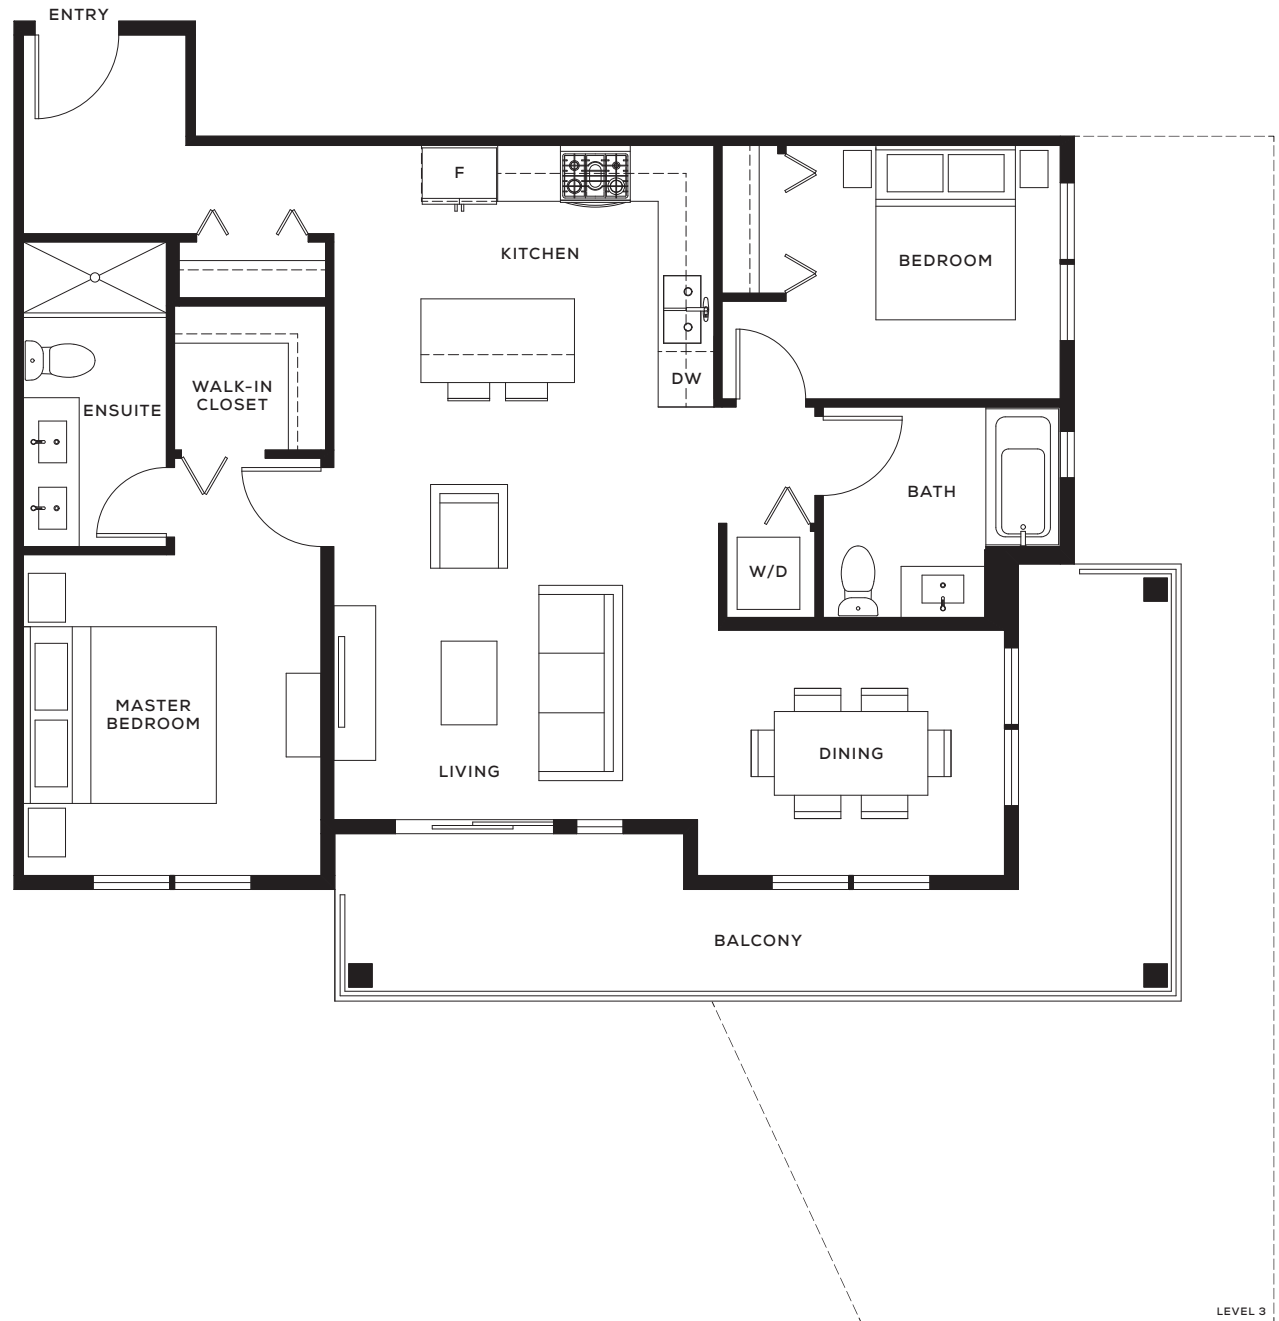

Clyde

Two Bedrooms
+ Two Bathrooms

Interior Area: 785 SF

Clyde

C1

Two Bedrooms
+ Two Bathrooms

Interior Area: 790 SF

Clyde

Clyde

C4

Two Bedrooms
+ Two Bathrooms

Interior Area: 903 SF

ST. JOHNS ST 

Clyde

C5

Two Bedrooms
+ Two Bathrooms

Interior Area: 977 SF

ST. JOHNS ST 

Clyde

C6

Two Bedrooms
+ Two Bathrooms

Interior Area: 1,004 SF

ST. JOHNS ST 

Clyde

C6*

Two Bedrooms
+ Two Bathrooms

Interior Area: 1,036 SF

ST. JOHNS ST 

Clyde

C7

Two Bedrooms
+ Two Bathrooms

Interior Area: 1,253 SF