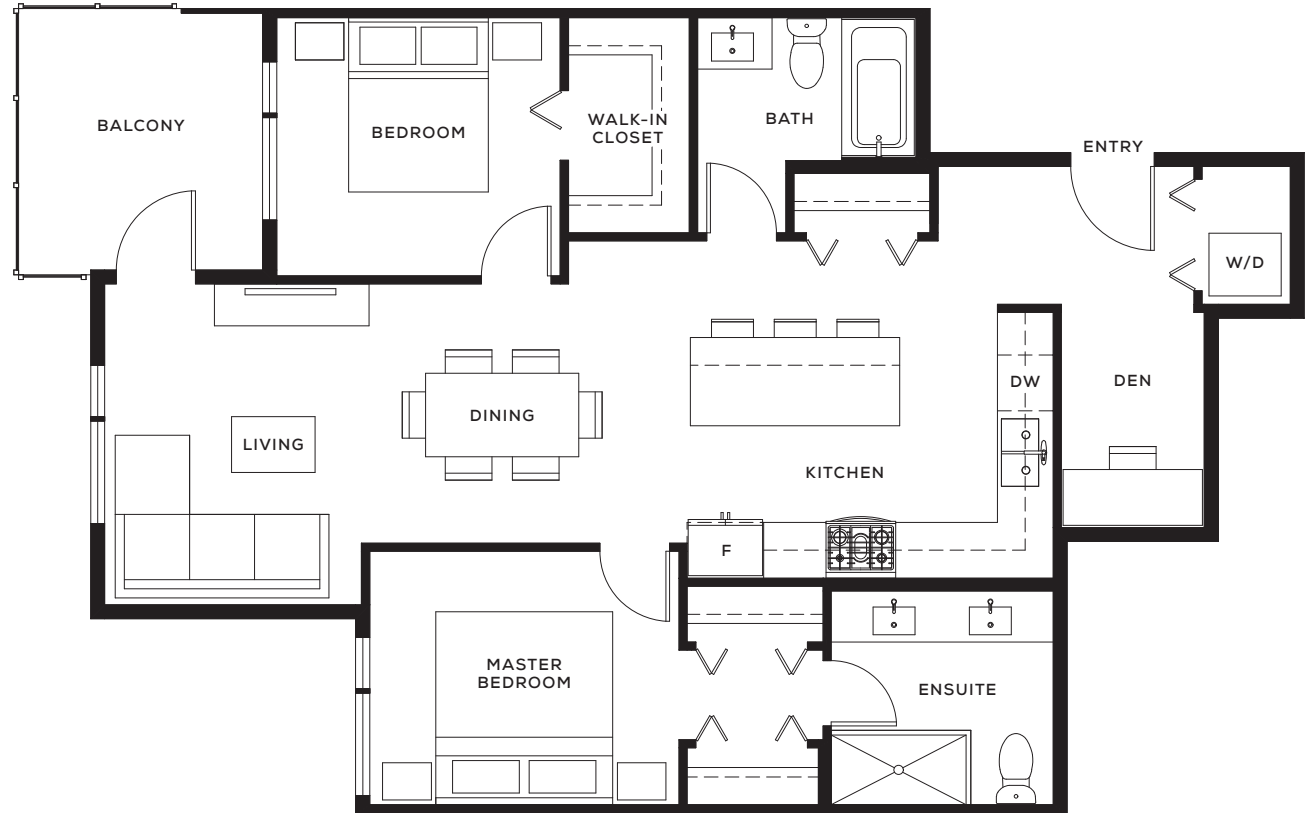

Clyde

D

Two Bedroom + Den
+ Two Bathrooms

Interior Area: 893 SF

ST. JOHNS ST 

Clyde

D1

Two Bedroom + Den
+ Two Bathrooms

Interior Area: 893 SF

ST. JOHNS ST 

Clyde

D1*

Two Bedroom + Den
+ Two Bathrooms

Interior Area: 901 SF

Clyde

D2

Two Bedroom + Den
+ Two Bathrooms

Interior Area: 938 SF

Clyde

D3

Two Bedroom + Den
+ Two Bathrooms

Interior Area: 942 SF

ST. JOHNS ST 

Clyde

D4

Two Bedroom + Den
+ Two Bathrooms

Interior Area: 1,055 SF

Clyde

D5

Two Bedroom + Den
+ Two Bathrooms

Interior Area: 1,005 SF