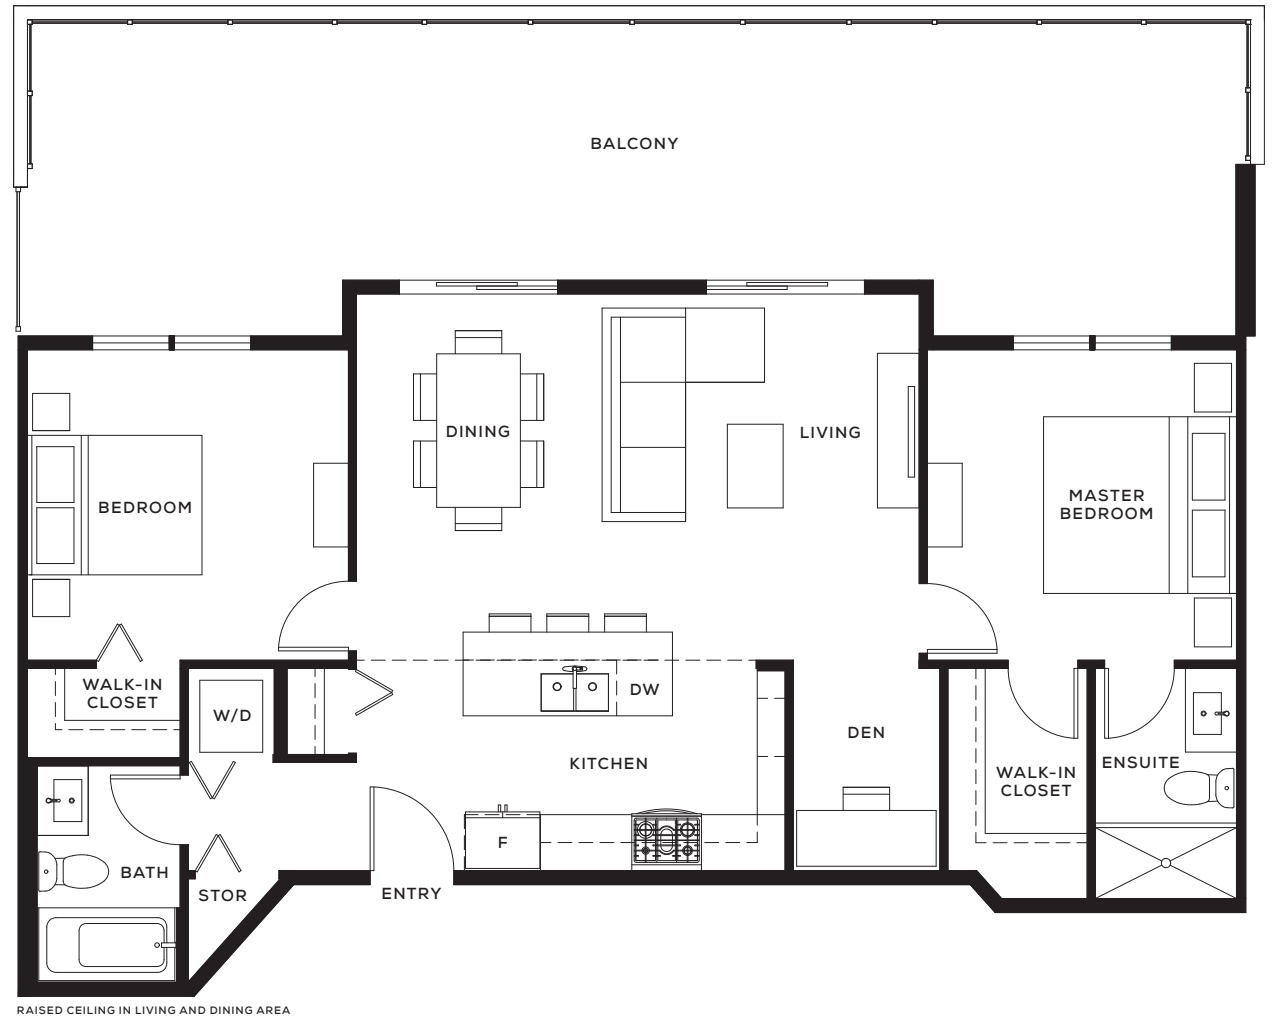

Clyde

D

Two Bedroom + Den
+ Two Bathrooms

Interior Area: 893 SF

ST. JOHNS ST 

Clyde

D1

Two Bedroom + Den
+ Two Bathrooms

Interior Area: 893 SF

ST. JOHNS ST 

Clyde

D1*

Two Bedroom + Den
+ Two Bathrooms

Interior Area: 901 SF

Clyde

D2

Two Bedroom + Den
+ Two Bathrooms

Interior Area: 938 SF

Clyde

D3

Two Bedroom + Den
+ Two Bathrooms

Interior Area: 942 SF

ST. JOHNS ST 

Clyde

D4

Two Bedroom + Den
+ Two Bathrooms

Interior Area: 1,055 SF

Clyde

D5

Two Bedroom + Den
+ Two Bathrooms

Interior Area: 1,005 SF