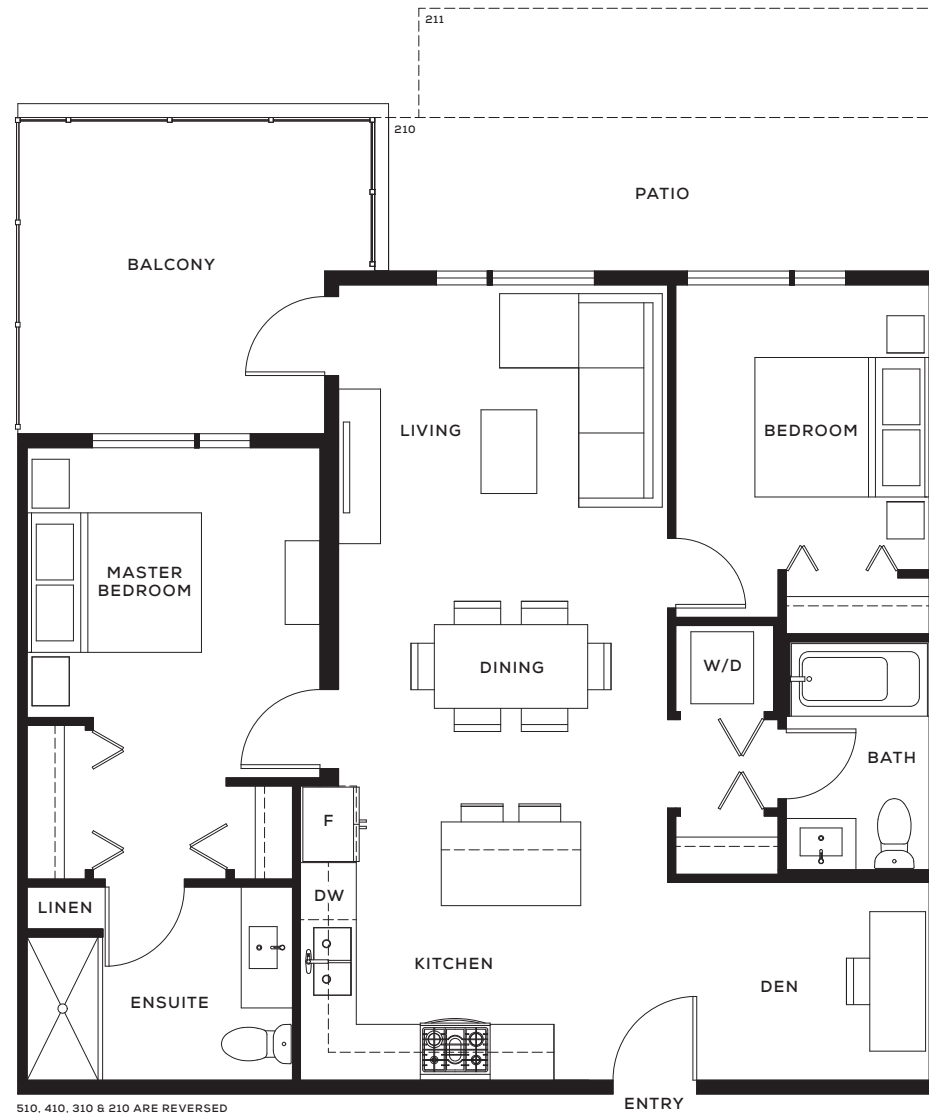

Clyde

D

Two Bedroom + Den
+ Two Bathrooms

Interior Area: 893 SF

ST. JOHNS ST 

Clyde

D1

Two Bedroom + Den
+ Two Bathrooms

Interior Area: 893 SF

ST. JOHNS ST 

Clyde

D1*

Two Bedroom + Den
+ Two Bathrooms

Interior Area: 901 SF

Clyde

D2

Two Bedroom + Den
+ Two Bathrooms

Interior Area: 938 SF

Clyde

D3

Two Bedroom + Den
+ Two Bathrooms

Interior Area: 942 SF

ST. JOHNS ST 

Clyde

D4

Two Bedroom + Den
+ Two Bathrooms

Interior Area: 1,055 SF

Clyde

D5

Two Bedroom + Den
+ Two Bathrooms

Interior Area: 1,005 SF