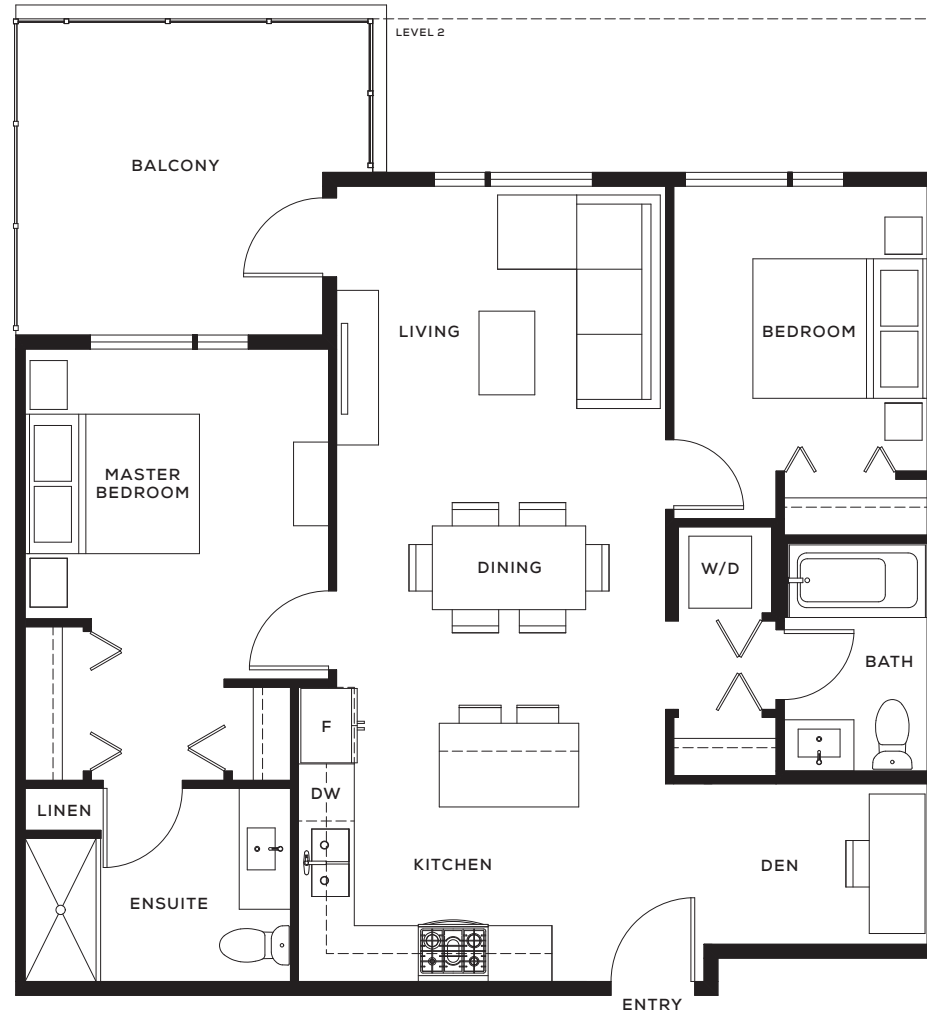

Clyde

D

Two Bedroom + Den
+ Two Bathrooms

Interior Area: 893 SF

ST. JOHNS ST 

Clyde

D1

Two Bedroom + Den
+ Two Bathrooms

Interior Area: 893 SF

ST. JOHNS ST 

Clyde

D1*

Two Bedroom + Den
+ Two Bathrooms

Interior Area: 901 SF

Clyde

D2

Two Bedroom + Den
+ Two Bathrooms

Interior Area: 938 SF

Clyde

D3

Two Bedroom + Den
+ Two Bathrooms

Interior Area: 942 SF

ST. JOHNS ST 

Clyde

D4

Two Bedroom + Den
+ Two Bathrooms

Interior Area: 1,055 SF

Clyde

D5

Two Bedroom + Den
+ Two Bathrooms

Interior Area: 1,005 SF