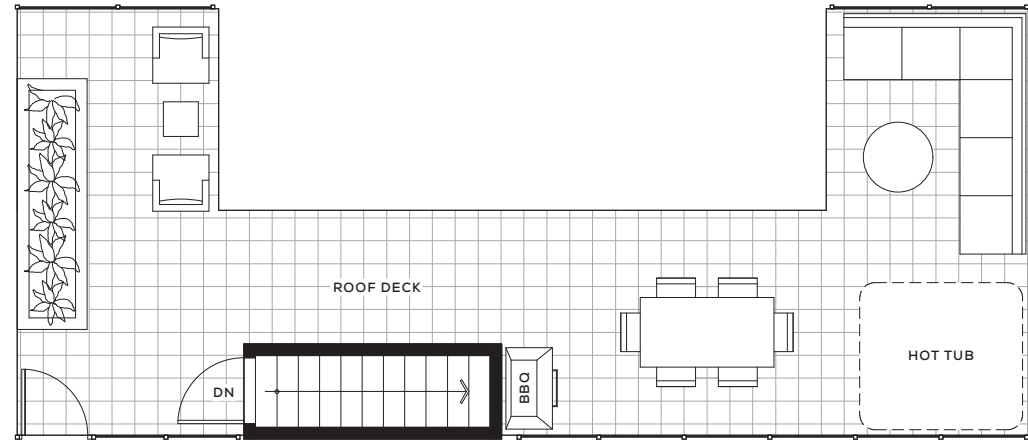

Clyde

D

Two Bedroom + Den
+ Two Bathrooms

Interior Area: 893 SF

ST. JOHNS ST 

Clyde

D1

Two Bedroom + Den
+ Two Bathrooms

Interior Area: 893 SF

ST. JOHNS ST 

Clyde

D1*

Two Bedroom + Den
+ Two Bathrooms

Interior Area: 901 SF

Clyde

D2

Two Bedroom + Den
+ Two Bathrooms

Interior Area: 938 SF

Clyde

D3

Two Bedroom + Den
+ Two Bathrooms

Interior Area: 942 SF

ST. JOHNS ST 

Clyde

D4

Two Bedroom + Den
+ Two Bathrooms

Interior Area: 1,055 SF

Clyde

D5

Two Bedroom + Den
+ Two Bathrooms

Interior Area: 1,005 SF