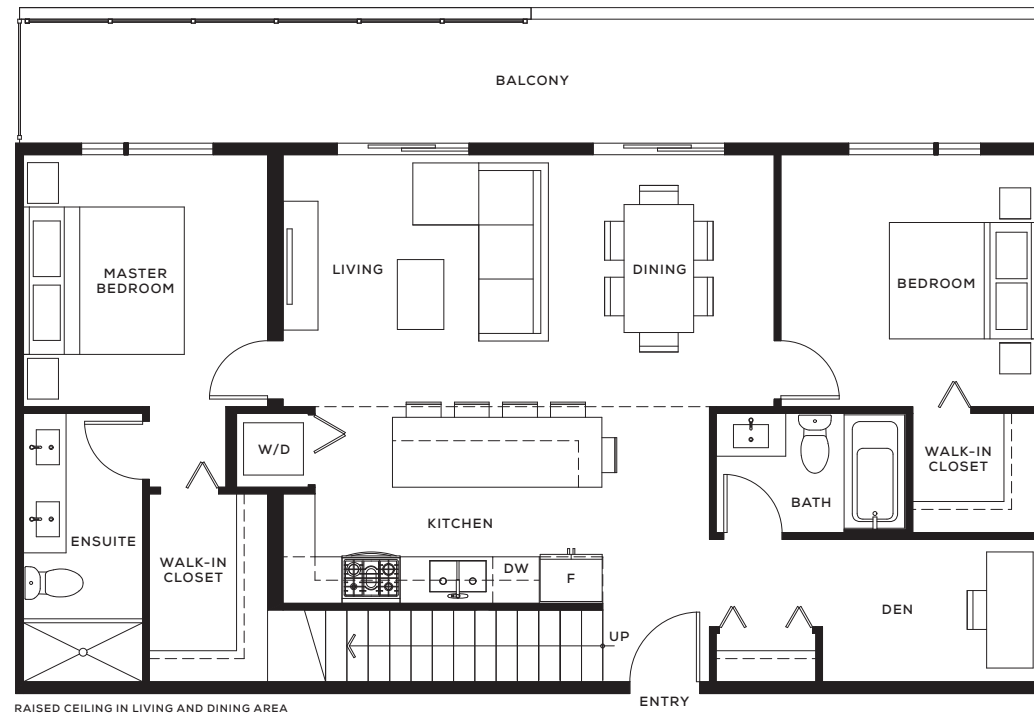

Clyde

D

Two Bedroom + Den
+ Two Bathrooms

Interior Area: 893 SF

ST. JOHNS ST 

Clyde

D1

Two Bedroom + Den
+ Two Bathrooms

Interior Area: 893 SF

ST. JOHNS ST 

Clyde

D1*

Two Bedroom + Den
+ Two Bathrooms

Interior Area: 901 SF

Clyde

D2

Two Bedroom + Den
+ Two Bathrooms

Interior Area: 938 SF

Clyde

D3

Two Bedroom + Den
+ Two Bathrooms

Interior Area: 942 SF

ST. JOHNS ST 

Clyde

D4

Two Bedroom + Den
+ Two Bathrooms

Interior Area: 1,055 SF

Clyde

D5

Two Bedroom + Den
+ Two Bathrooms

Interior Area: 1,005 SF