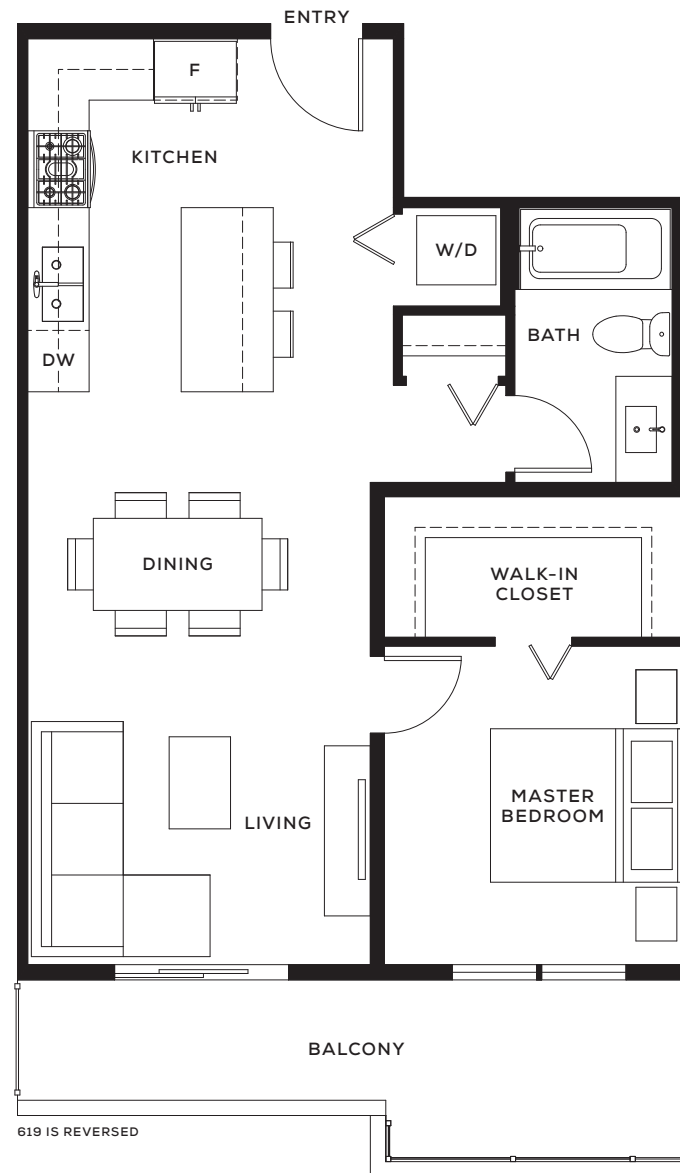

Clyde

A

One Bedroom
+ One Bathroom

Interior Area: 497 SF

ST. JOHNS ST 

Clyde

A1

One Bedroom
+ One Bathroom

Interior Area: 551 SF

ST. JOHNS ST 

Clyde

A2

One Bedroom
+ One Bathroom

Interior Area: 621 SF

ST. JOHNS ST 

Clyde

A3

One Bedroom
+ One Bathroom

Interior Area: 631 SF

ST. JOHNS ST 

Clyde

A4

One Bedroom
+ One Bathroom

Interior Area: 629 SF

ST. JOHNS ST 

Clyde

A4*

One Bedroom
+ One Bathroom

Interior Area: 672 SF

ST. JOHNS ST 

Clyde

A5