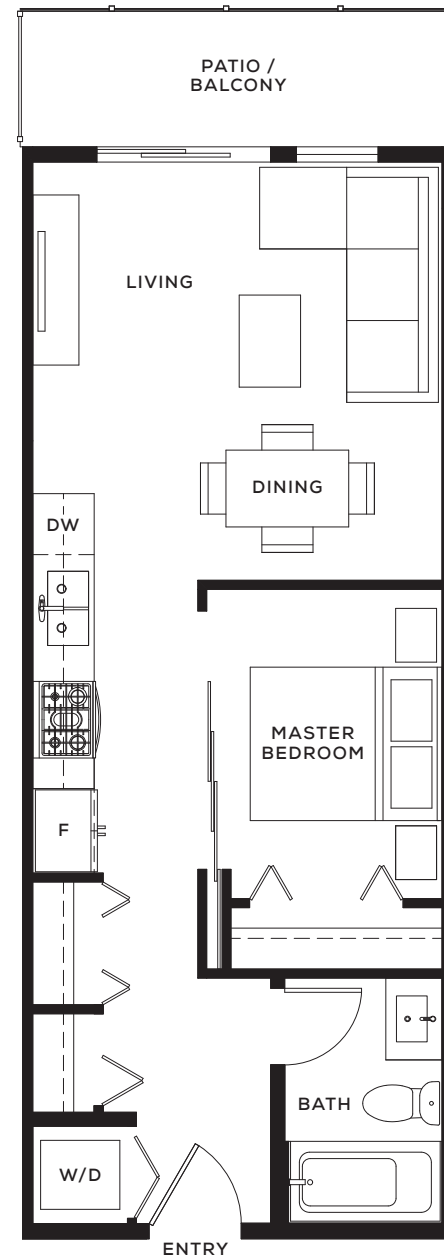

Clyde

A

One Bedroom
+ One Bathroom

Interior Area: 497 SF

ST. JOHNS ST 

Clyde

A1

One Bedroom
+ One Bathroom

Interior Area: 551 SF

ST. JOHNS ST 

Clyde

A2

One Bedroom
+ One Bathroom

Interior Area: 621 SF

ST. JOHNS ST 

Clyde

A3

One Bedroom
+ One Bathroom

Interior Area: 631 SF

ST. JOHNS ST 

Clyde

A4

One Bedroom
+ One Bathroom

Interior Area: 629 SF

ST. JOHNS ST 

Clyde

A4*

One Bedroom
+ One Bathroom

Interior Area: 672 SF

ST. JOHNS ST 

Clyde

A5