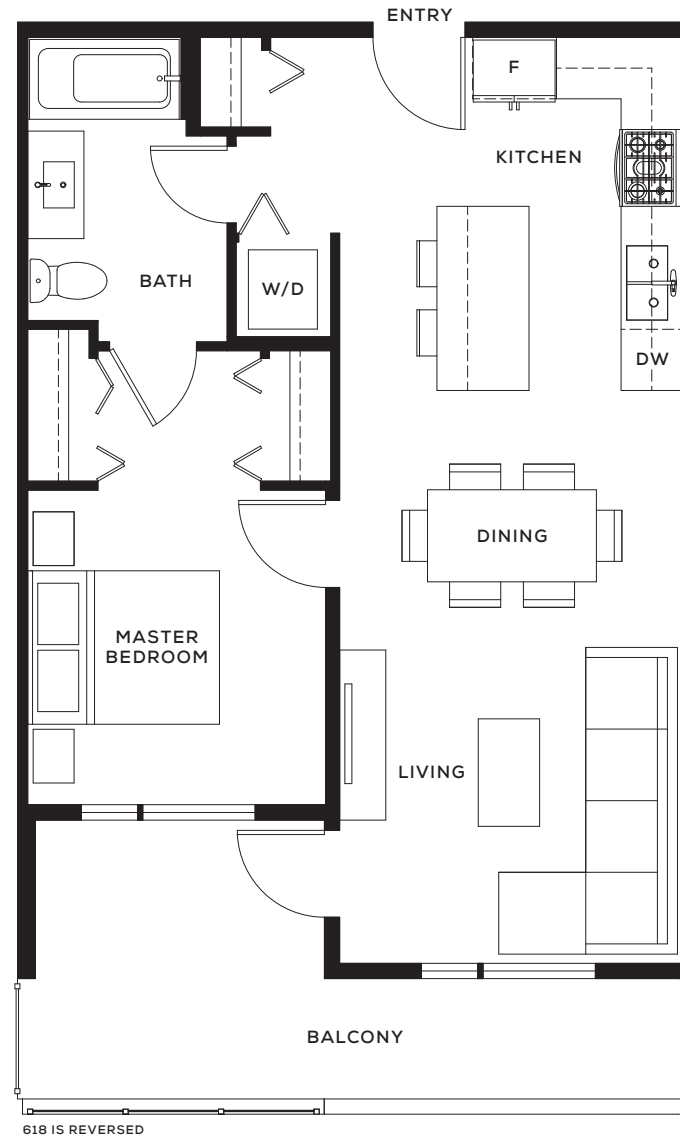

Clyde

A

One Bedroom
+ One Bathroom

Interior Area: 497 SF

ST. JOHNS ST 

Clyde

A1

One Bedroom
+ One Bathroom

Interior Area: 551 SF

ST. JOHNS ST 

Clyde

A2

One Bedroom
+ One Bathroom

Interior Area: 621 SF

ST. JOHNS ST 

Clyde

ST. JOHNS ST 

Clyde

A4*

One Bedroom
+ One Bathroom

Interior Area: 672 SF

ST. JOHNS ST 

Clyde

A5

One Bedroom
+ One Bathroom

Interior Area: 629 - 633 SF

ST. JOHNS ST 

Clyde

J

Junior One Bedroom
+ One Bathroom

Interior Area: 383 SF

ST. JOHNS ST 