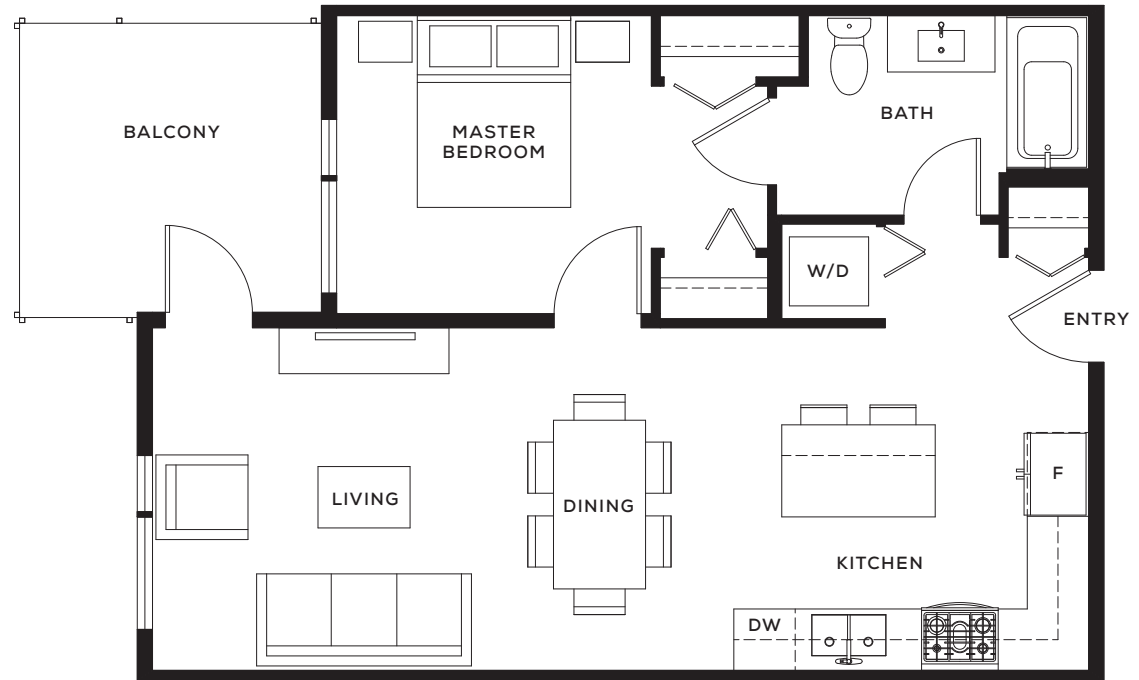

Clyde

A

One Bedroom
+ One Bathroom

Interior Area: 497 SF

ST. JOHNS ST 

Clyde

A1

One Bedroom
+ One Bathroom

Interior Area: 551 SF

ST. JOHNS ST 

Clyde

A2

One Bedroom
+ One Bathroom

Interior Area: 621 SF

ST. JOHNS ST 

Clyde

A3

One Bedroom
+ One Bathroom

Interior Area: 631 SF

ST. JOHNS ST 

Clyde

A4

One Bedroom
+ One Bathroom

Interior Area: 629 SF

ST. JOHNS ST 

Clyde

A4*

One Bedroom
+ One Bathroom

Interior Area: 672 SF

ST. JOHNS ST 

Clyde

A5