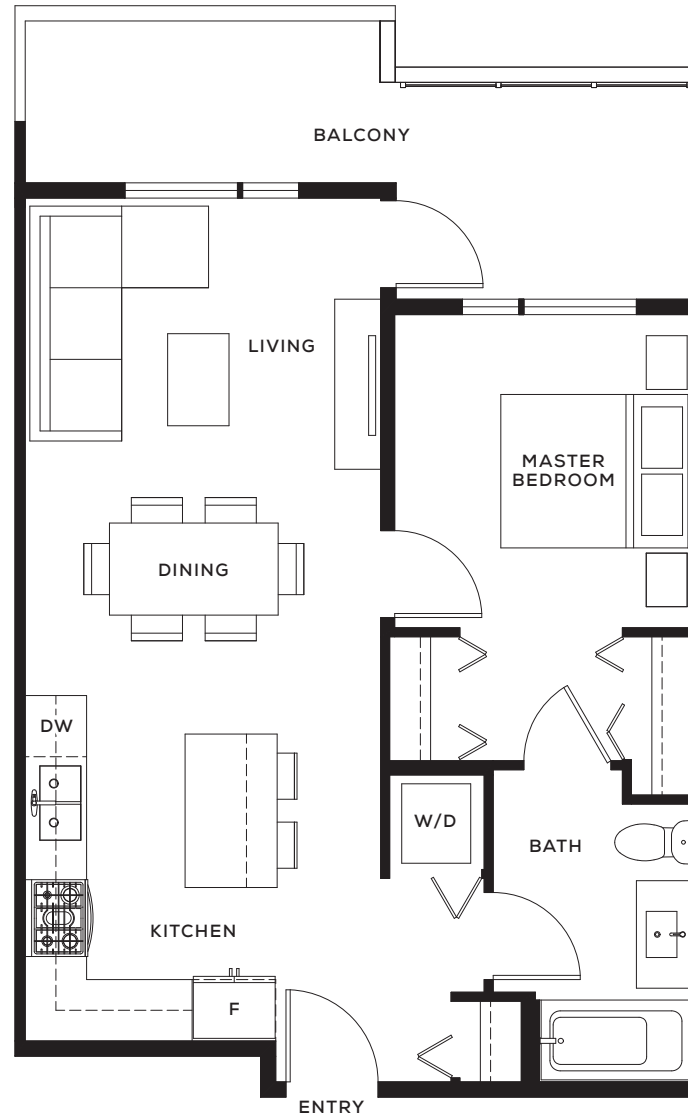

Clyde

A

One Bedroom
+ One Bathroom

Interior Area: 497 SF

ST. JOHNS ST 

Clyde

A1

One Bedroom
+ One Bathroom

Interior Area: 551 SF

ST. JOHNS ST 

Clyde

A2

One Bedroom
+ One Bathroom

Interior Area: 621 SF

ST. JOHNS ST 

Clyde

A3

One Bedroom
+ One Bathroom

Interior Area: 631 SF

ST. JOHNS ST 

Clyde

A4

One Bedroom
+ One Bathroom

Interior Area: 629 SF

ST. JOHNS ST 

Clyde

A4*

One Bedroom
+ One Bathroom

Interior Area: 672 SF

ST. JOHNS ST 

Clyde

A5