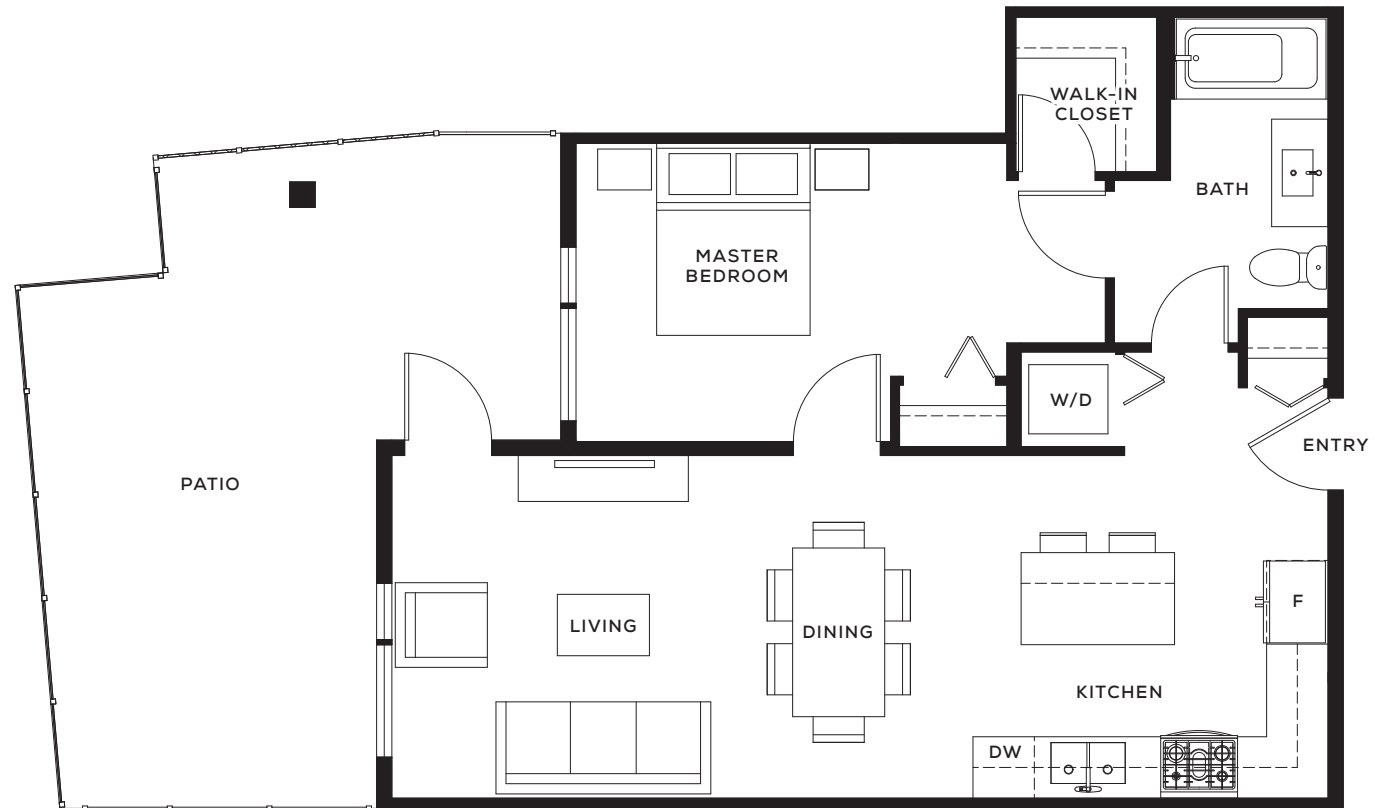

ST. JOHNS ST 

Clyde

A4*

One Bedroom
+ One Bathroom

Interior Area: 672 SF

ST. JOHNS ST 

Clyde

A5

One Bedroom
+ One Bathroom

Interior Area: 629 - 633 SF

ST. JOHNS ST 

Clyde

J

Junior One Bedroom
+ One Bathroom

Interior Area: 383 SF

ST. JOHNS ST 