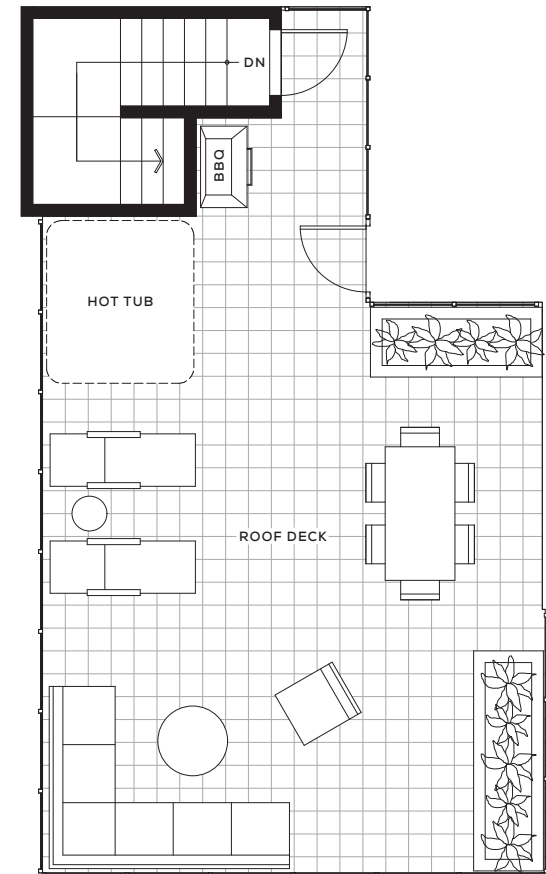

## B1

One Bedroom + Den  
+ One Bathroom

Interior Area: 681 SF

ST. JOHNS ST 

## B1\*

One Bedroom + Den  
+ One Bathroom

Interior Area: 793 SF