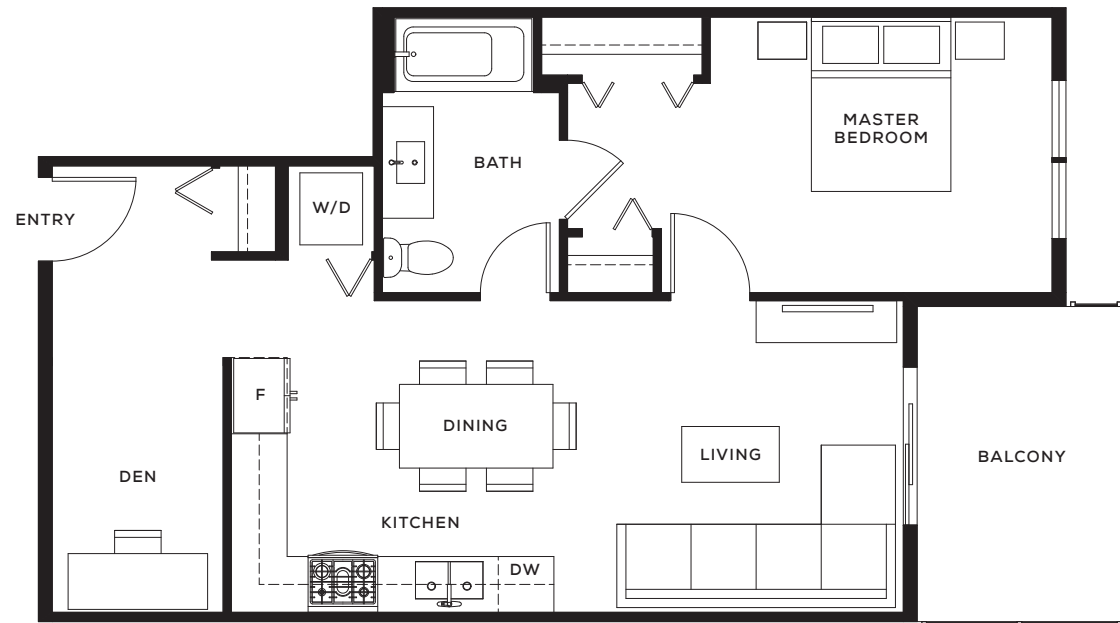

## B2

One Bedroom + Den  
+ One Bathroom

Interior Area: 681 – 684 SF

ST. JOHNS ST 

## B3

One Bedroom + Den  
+ One Bathroom

Interior Area: 682 SF

ST. JOHNS ST 