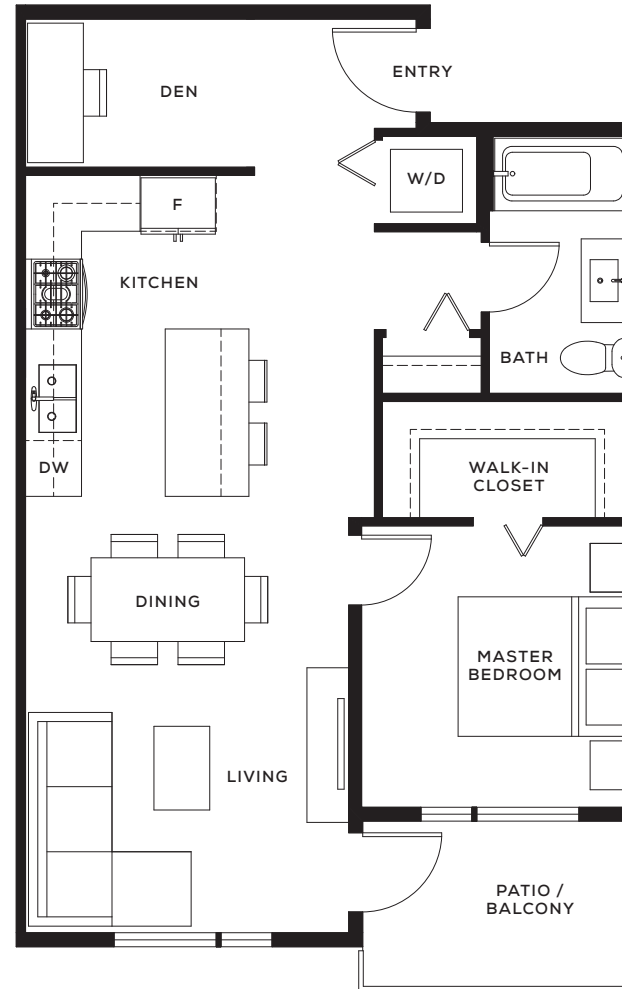

## B

One Bedroom + Den  
+ One Bathroom

Interior Area: 661 SF

ST. JOHNS ST 

## B\*

One Bedroom + Den  
+ One Bathroom

Interior Area: 679 SF

ST. JOHNS ST 

## B1

One Bedroom + Den  
+ One Bathroom

Interior Area: 681 SF

ST. JOHNS ST 