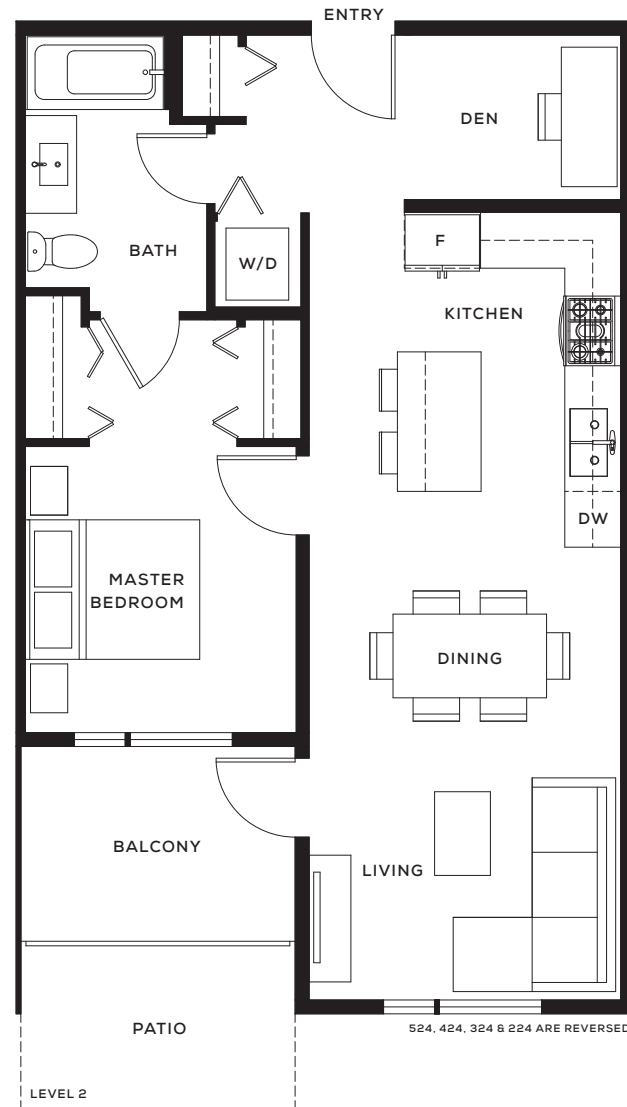

Clyde

B34

One Bedroom + Den
+ One Bathroom

Interior Area: 681 – 684 SF

ST. JOHNS ST