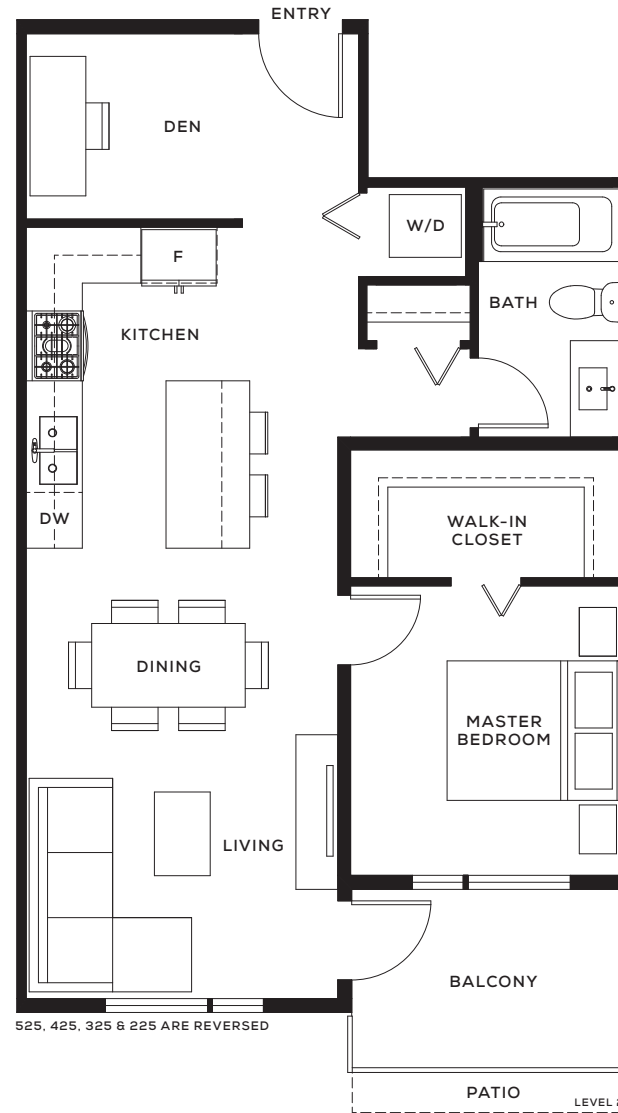

## B

One Bedroom + Den  
+ One Bathroom

Interior Area: 661 SF

ST. JOHNS ST 

## B1

One Bedroom + Den  
+ One Bathroom

Interior Area: 681 SF

ST. JOHNS ST 

## B1\*

One Bedroom + Den  
+ One Bathroom

Interior Area: 793 SF

## B2

One Bedroom + Den  
+ One Bathroom

Interior Area: 681 – 684 SF

ST. JOHNS ST 