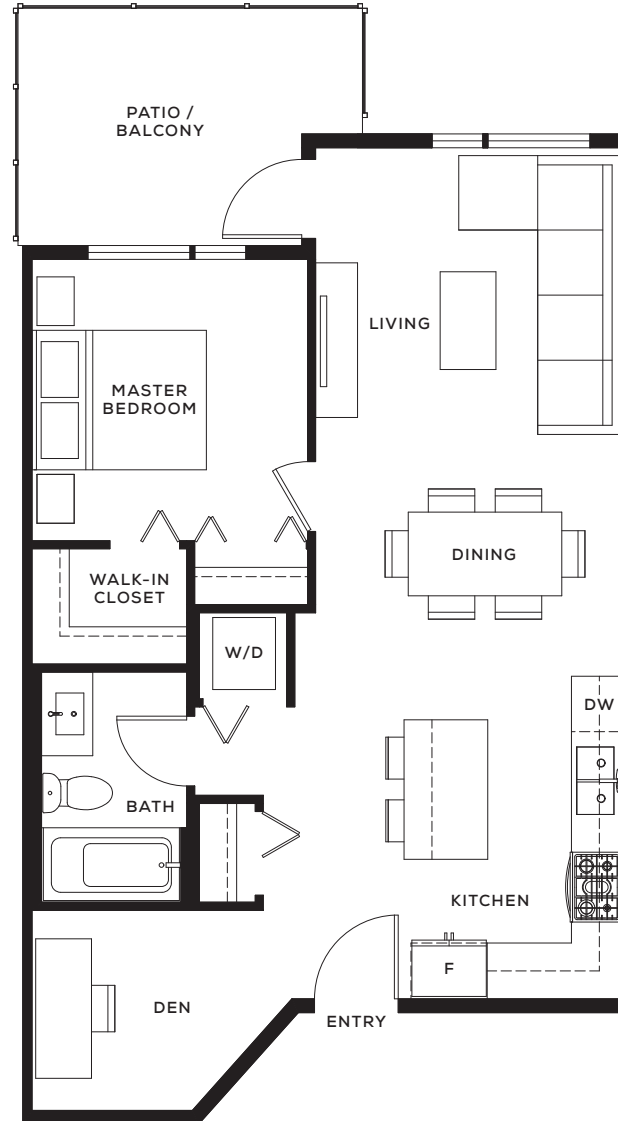

## B

One Bedroom + Den  
+ One Bathroom

Interior Area: 661 SF

ST. JOHNS ST 

## B\*

One Bedroom + Den  
+ One Bathroom

Interior Area: 679 SF

ST. JOHNS ST 