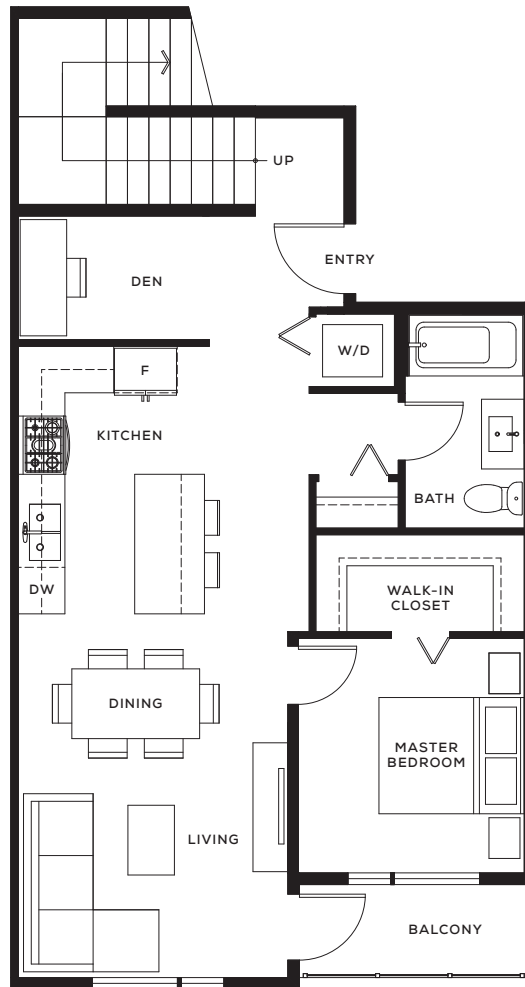

## B\*

One Bedroom + Den  
+ One Bathroom

Interior Area: 679 SF

ST. JOHNS ST 

## B1

One Bedroom + Den  
+ One Bathroom

Interior Area: 681 SF

ST. JOHNS ST 

## B1\*

One Bedroom + Den  
+ One Bathroom

Interior Area: 793 SF