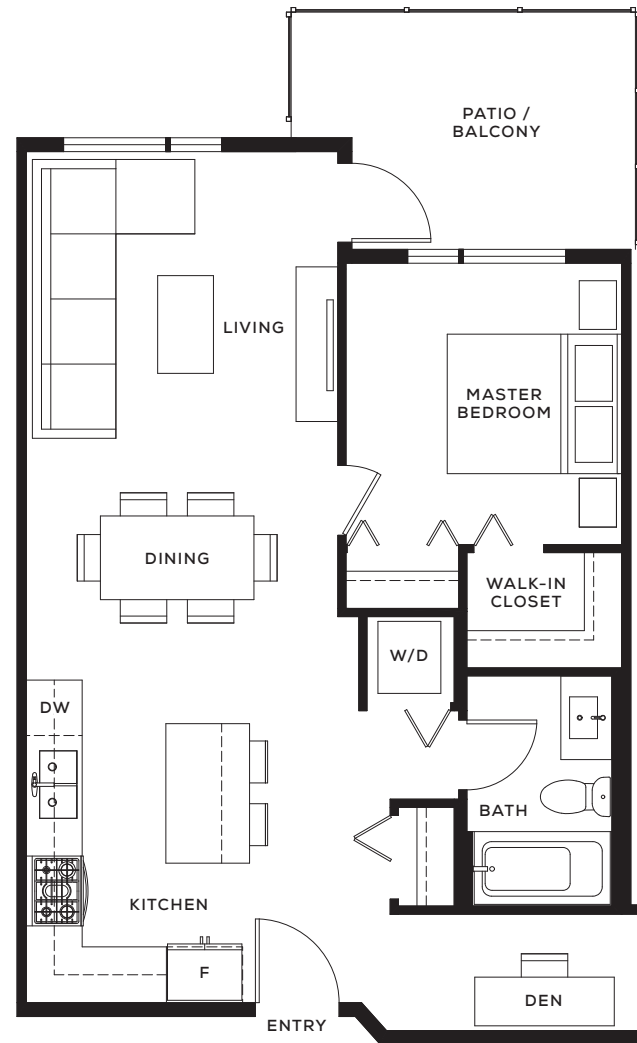

## B

One Bedroom + Den  
+ One Bathroom

Interior Area: 661 SF

ST. JOHNS ST 

## B\*

One Bedroom + Den  
+ One Bathroom

Interior Area: 679 SF

ST. JOHNS ST 